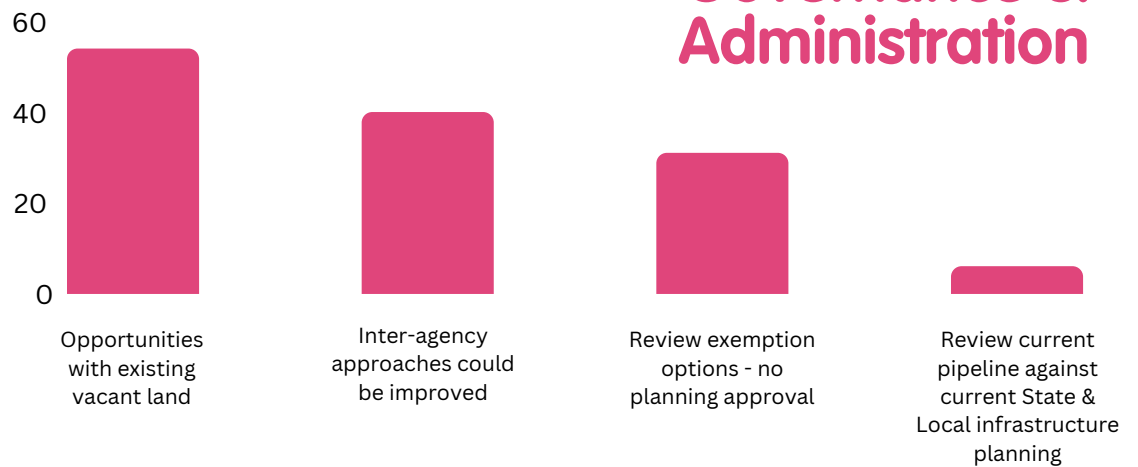

Quantitative Overlay for Stakeholder Engagement Themes

Supply & Demand

Product

Governance & Administration

The quantitative overlay was calculated post engagement and is not statistically accurate but provides a guide as to a theme's significance. However, no theme should be discounted and further analysis would allow for more conclusive rankings.

Quantitative Overlay for Stakeholder Engagement Themes

The quantitative overlay was calculated post engagement and is not statistically accurate but provides a guide as to a theme's significance. However, no theme should be discounted and further analysis would allow for more conclusive rankings.