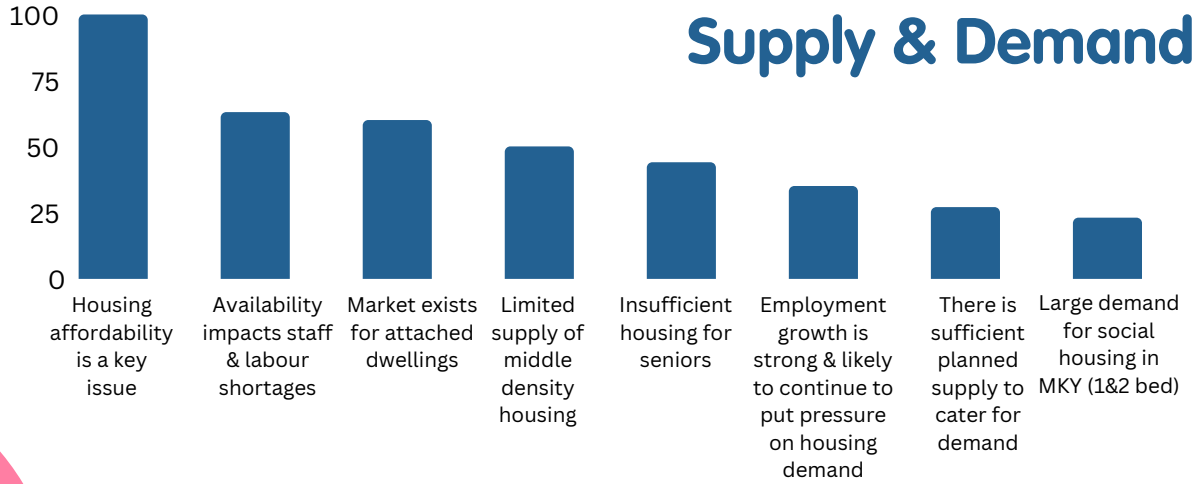

Quantitative Overlay for Stakeholder Engagement Themes

Supply & Demand

Product

Governance & Administration

The quantitative overlay was calculated post engagement and is not statistically accurate but provides a guide as to a theme's significance. However, no theme should be discounted and further analysis would allow for more conclusive rankings.

Quantitative Overlay for Stakeholder Engagement Themes

The quantitative overlay was calculated post engagement and is not statistically accurate but provides a guide as to a theme's significance. However, no theme should be discounted and further analysis would allow for more conclusive rankings.