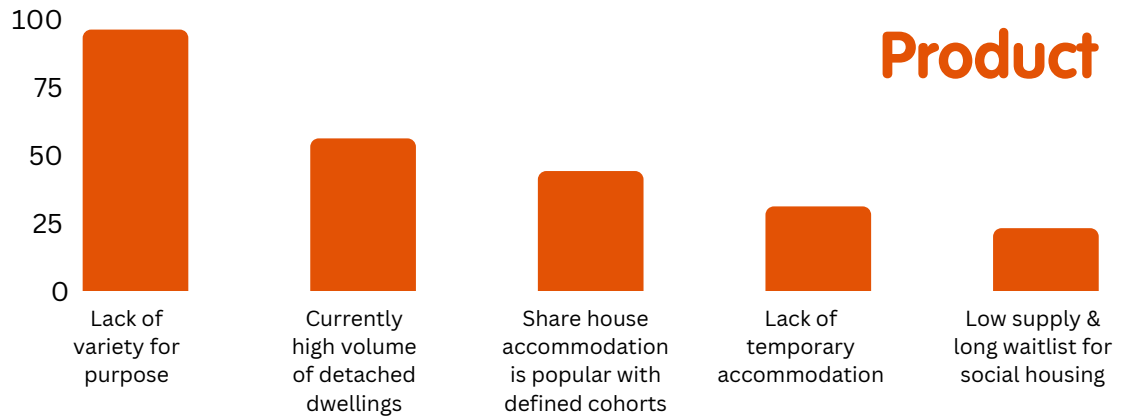

Quantitative Overlay for Stakeholder Engagement Themes

Supply & Demand

Product

Governance & Administration

The quantitative overlay was calculated post engagement and is not statistically accurate but provides a guide as to a theme's significance. However, no theme should be discounted and further analysis would allow for more conclusive rankings.

Quantitative Overlay for Stakeholder Engagement Themes

The quantitative overlay was calculated post engagement and is not statistically accurate but provides a guide as to a theme's significance. However, no theme should be discounted and further analysis would allow for more conclusive rankings.